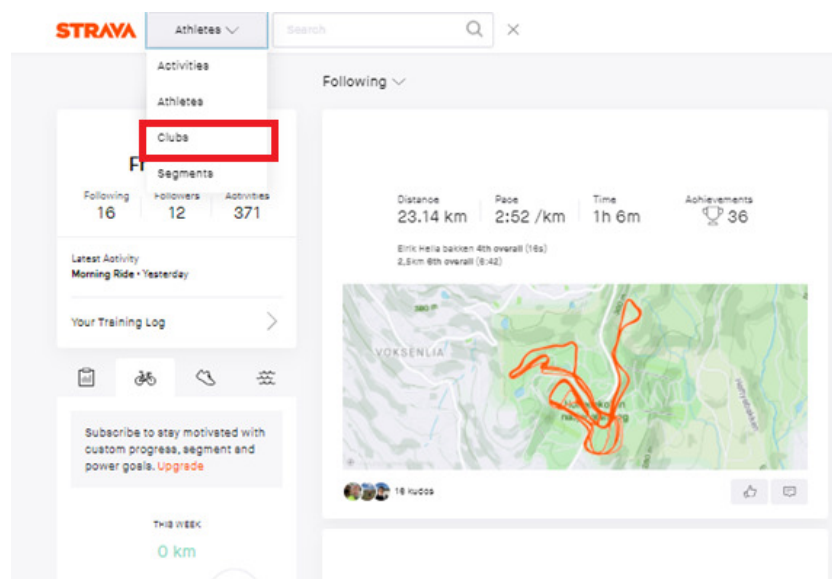

How to join a house team on Strava

1. Open Strava in your browser and log in using whichever method you have signed up with.

2. Click on the search icon at the top left of the screen and change the drop-down menu to 'Clubs'.

3. Type in 'Mintlaw Academy' and click search.

The screenshot shows the Strava search results for 'Mintlaw Academy'. At the top, the search bar contains 'Mintlaw Academy' and a search icon. Below the search bar, there are statistics: Following (16), Followers (12), and Activities (371). The latest activity is 'Morning Ride • Yesterday'. There is a 'Your Training Log' section with icons for calendar, bicycle, foot, and water. A subscription prompt is visible: 'Subscribe to stay motivated with custom progress, segment and power goals. Upgrade'. On the right, a 'Following' section shows a recent activity with details: Distance 23.14 km, Pace 2:52 /km, Time 1h 6m, and Achievements 36. The activity description includes 'Eirik Hella bakken 4th overall (16s)' and '2.6km 8th overall (6:42)'. A map shows the route in orange. Below the map, there are 18 kudos and social interaction icons.

4. The list of results will include a team for each of the houses which have been created for this challenge. Click on the team for your house.

The screenshot shows a list of Strava groups. Each group entry includes a profile picture, the group name, location, member count, sport type, and category. The groups listed are: